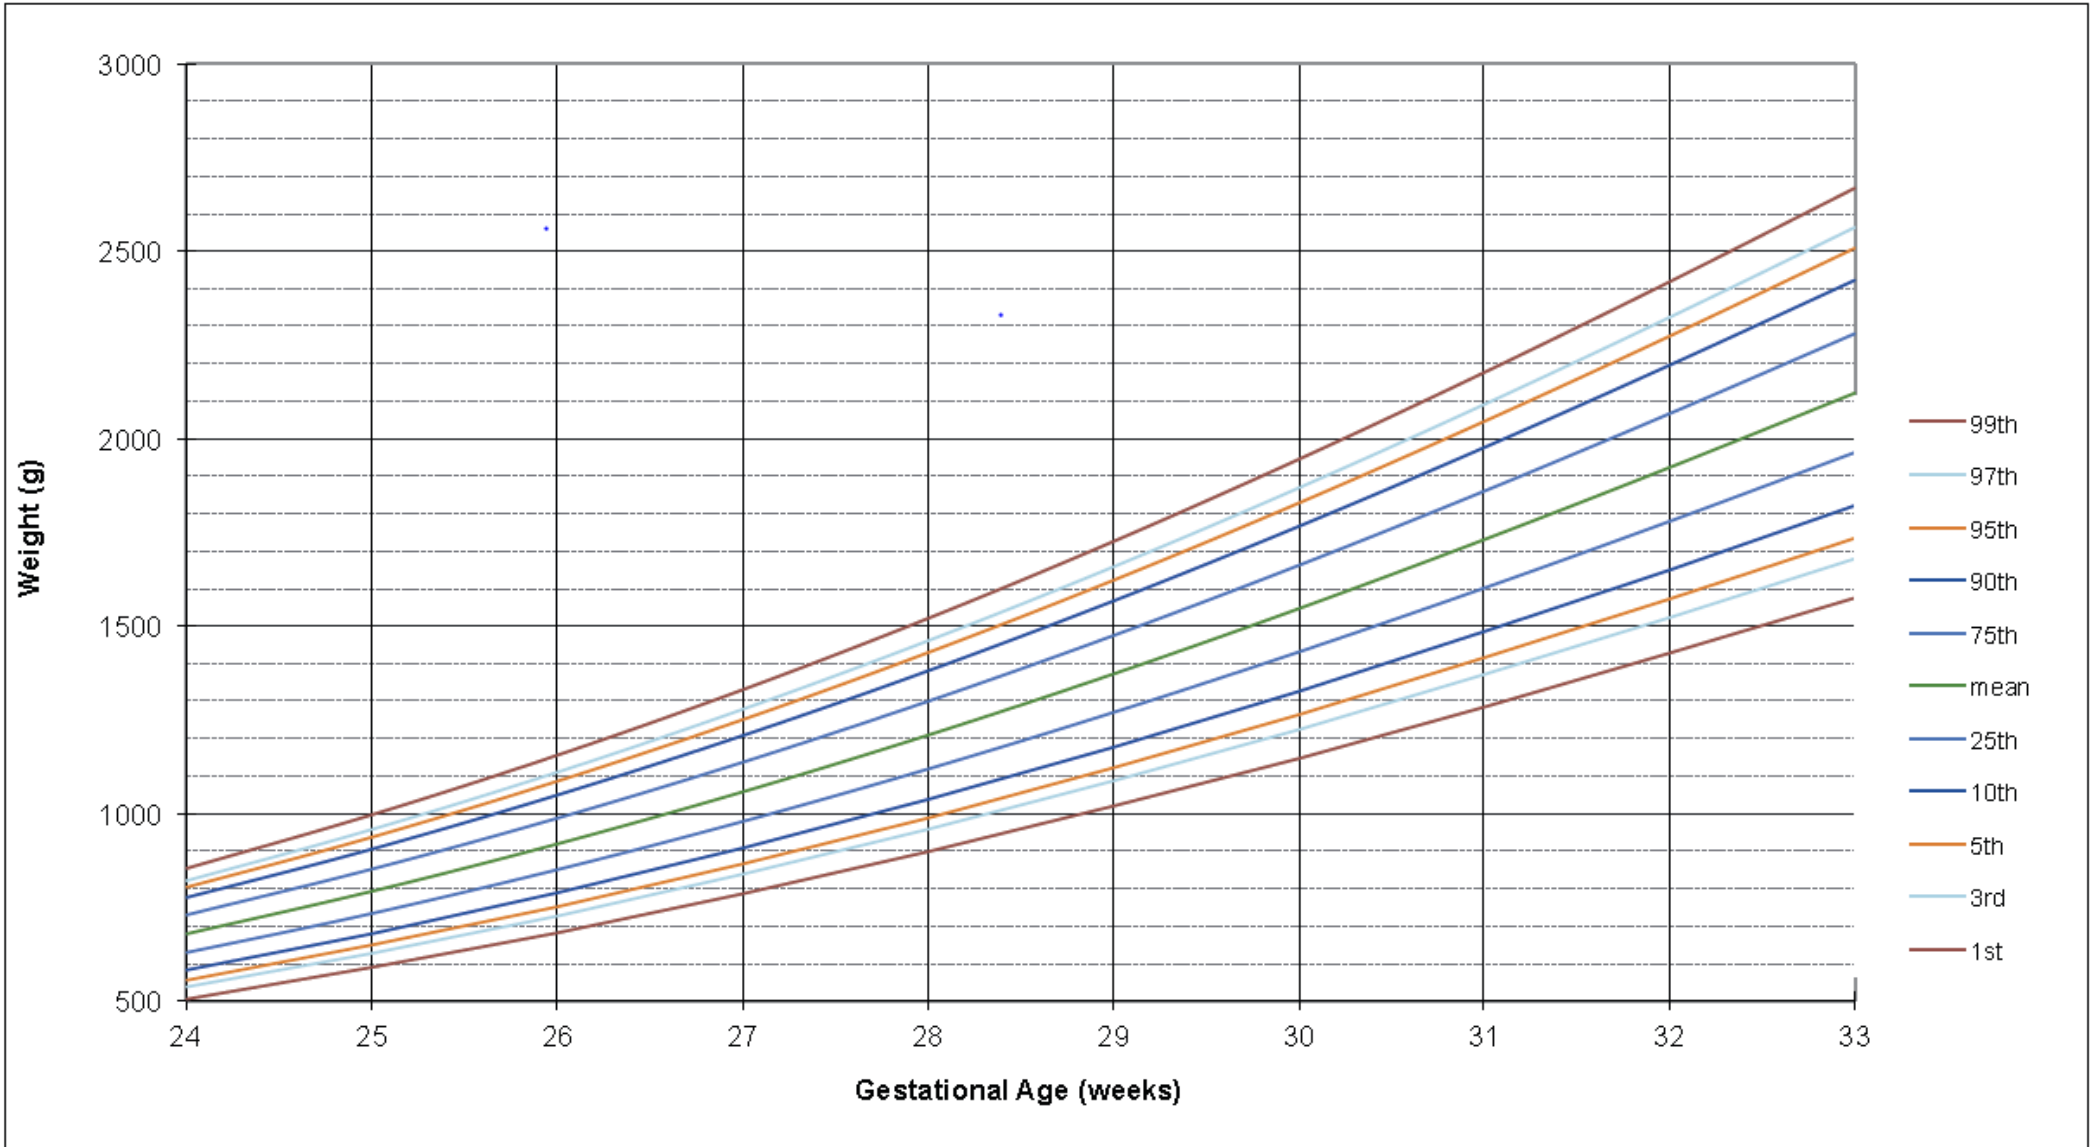

# Australian Fetal Weight Chart

As per Mikolajczk (Lancet 2011)

Based on Hadlock proportionality and GROW (Gardosi) methodology adapted to the Australian population